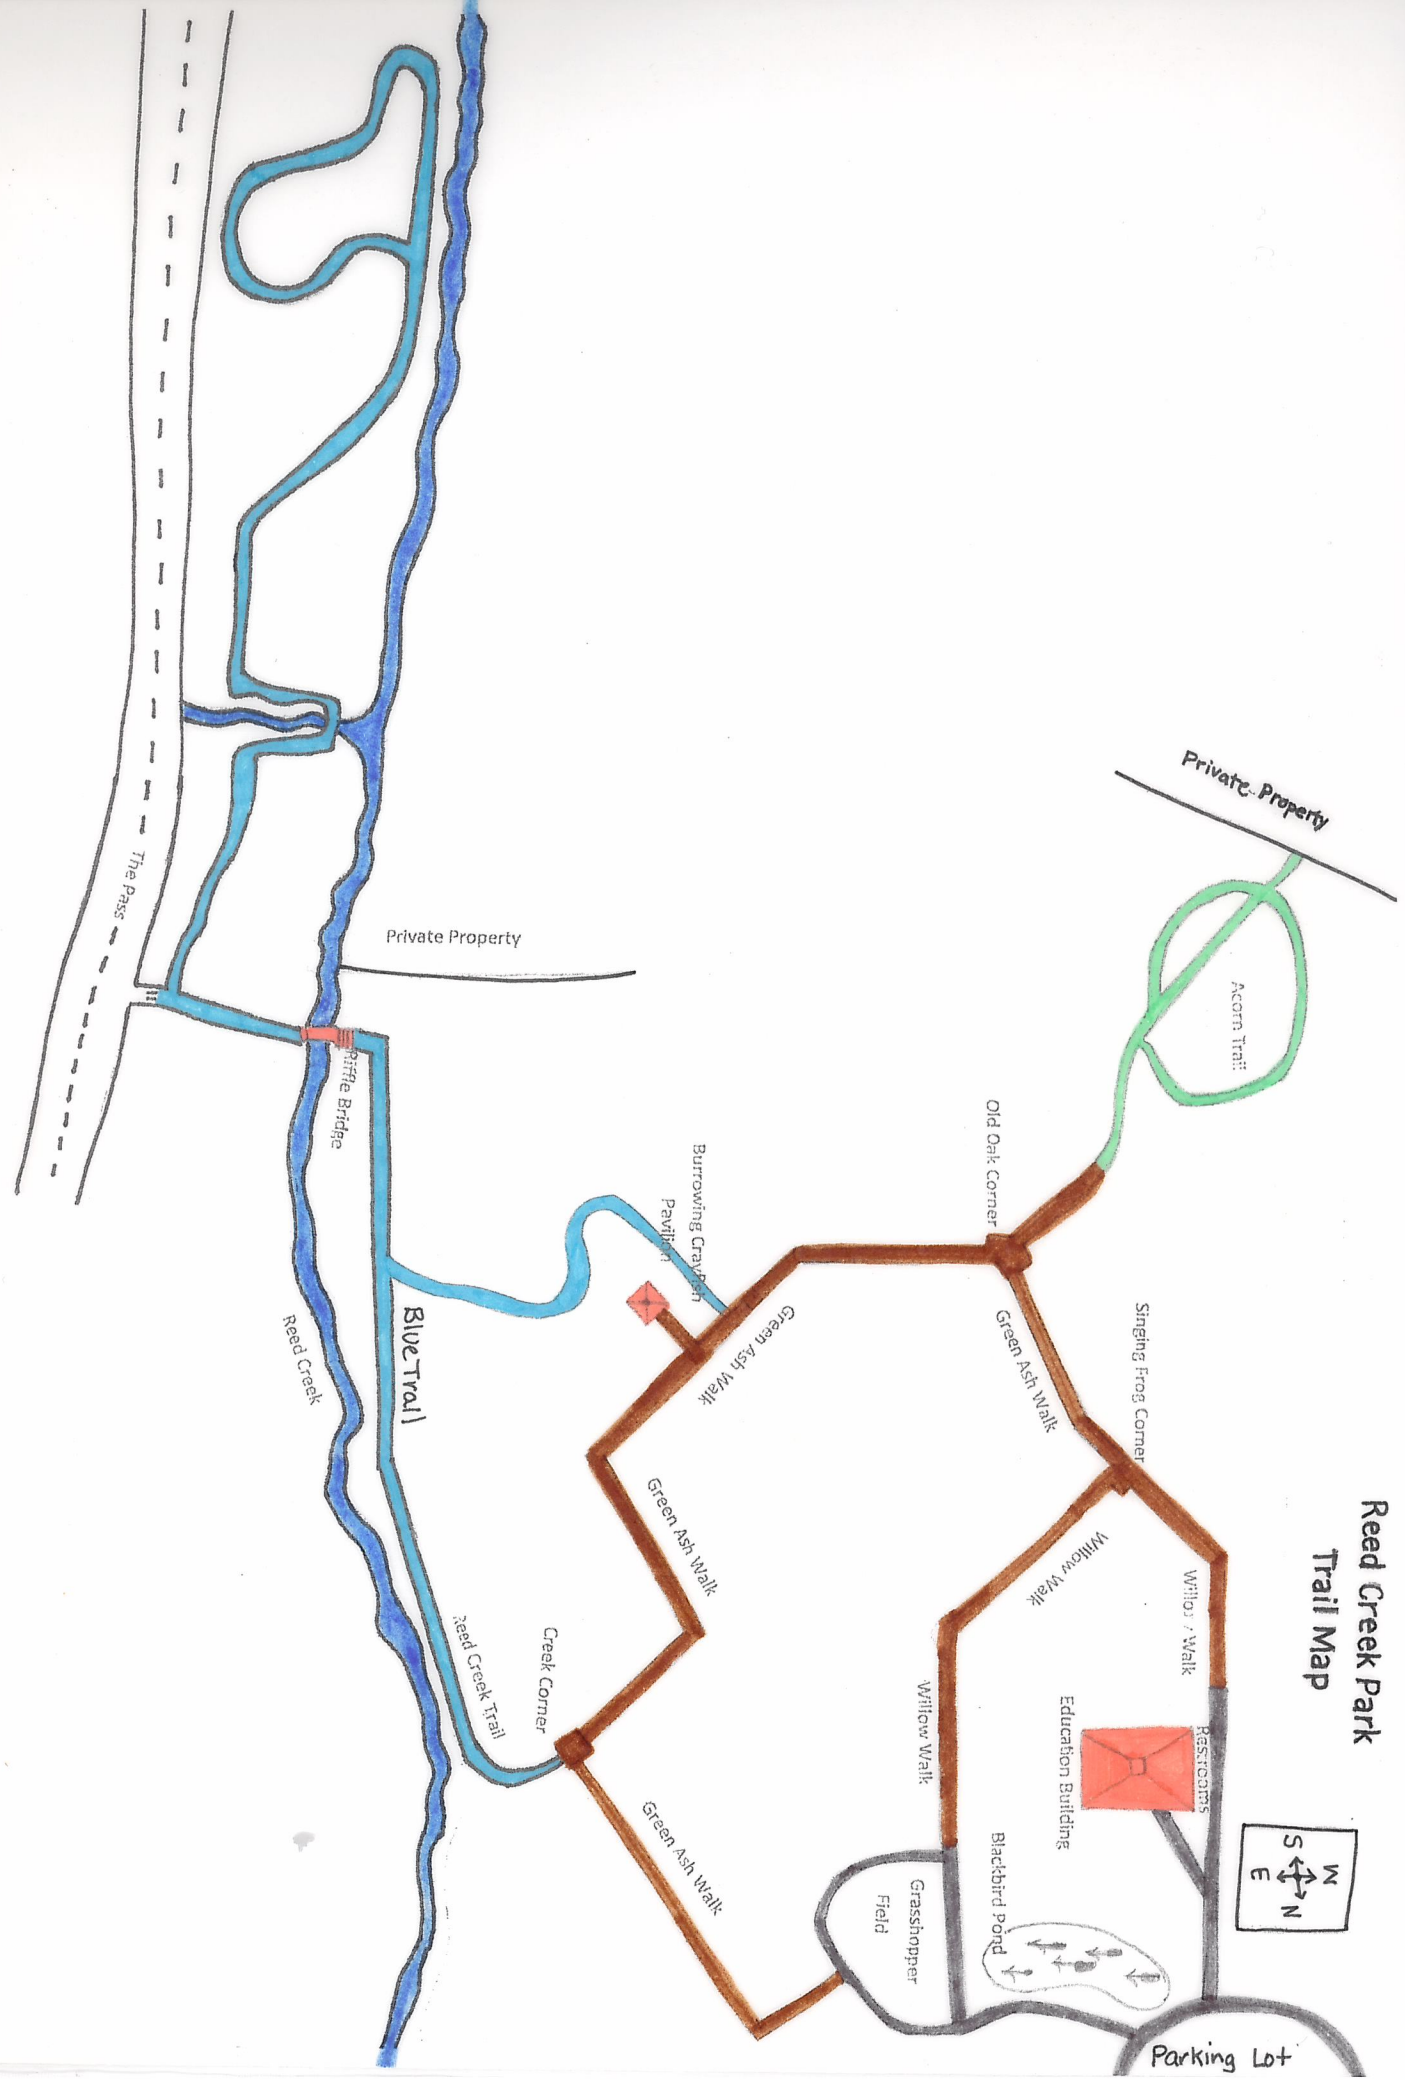

Reed Creek Park Trail Map

Acorn Trail

Private Property

Old Oak Corner

Green Ash Walk

Singing Frog Corner

Willow Walk

Willow Walk

Restrooms

Education Building

Blackbird Pond

Grasshopper Field

Parking Lot

Burrowing Crayfish Pavilion

Green Ash Walk

Green Ash Walk

Creek Corner

Green Ash Walk

Blue Trail

Reed Creek

Rattle Bridges

Private Property

The Pass